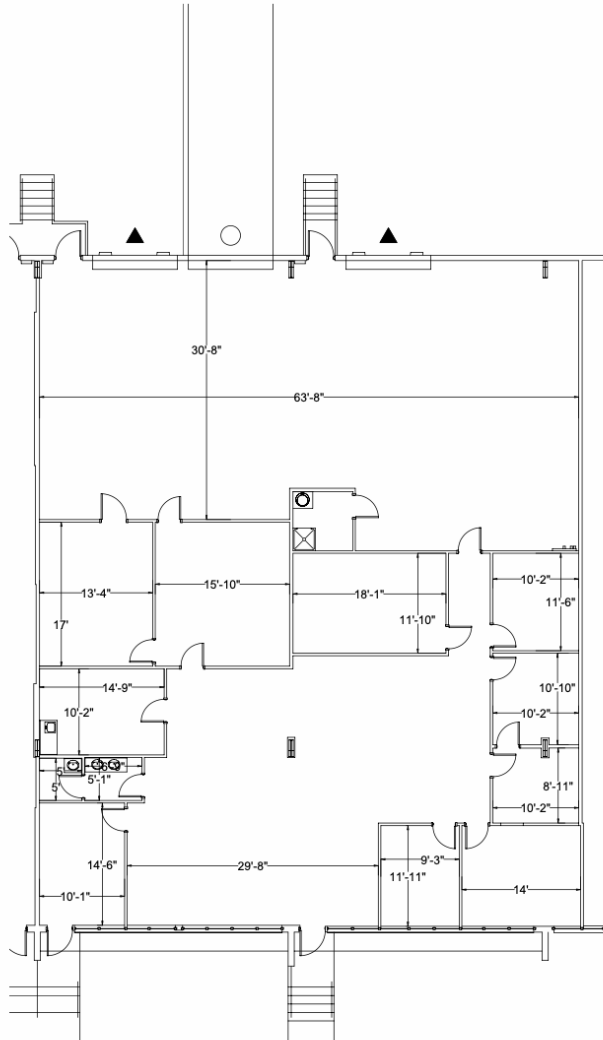

AIRPORT CORPORATE CENTER

6704 Benjamin Dr, Suite 600, Tampa, FL 33634

5,062 sf

For lease rate and other information contact:

Christina Petti

813.245.1246

christina@ipgcommercialrealty.com

Kelli Hatton